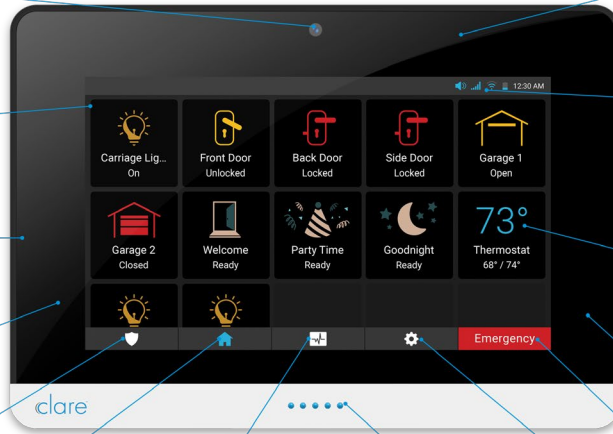

clare ONE™

Wireless Security and Smart Home Platform

ClareOne™ unifies smart security with advanced smart home control in a single panel delivering peace of mind, comfort, and convenience. With a 7" touchscreen, wired and wireless interfaces, encrypted sensors, custom drivers, OvrC support and Control4 integration, ClareOne scales from simple to spectacular. And of course, ClareOne works with the brands customers know and trust for a truly connected and intelligent home.

One App. One Panel. One Platform.

Camera takes photo of who disarms/arms the panel

Vivid 7" 1024x600 touchscreen display

Contemporary design is only 0.8" thick

LTE radio for emergency cellular reporting

Smart Security

Smart Home

Home Activity

LED Status

Settings

Security Panic

Supports 128 zones and 99 users

Wi-Fi, Ethernet, Z-Wave Plus, and 433MHz radio for encrypted sensor communication

Configurable favorites dashboard

Supports up to 232 Z-Wave devices

Wireless Security Performance

- Self or Professional monitoring options
- LTE for alarm backup and 2-way emergency audio
- 24-hour battery backup
- Broad range of encrypted wireless sensors