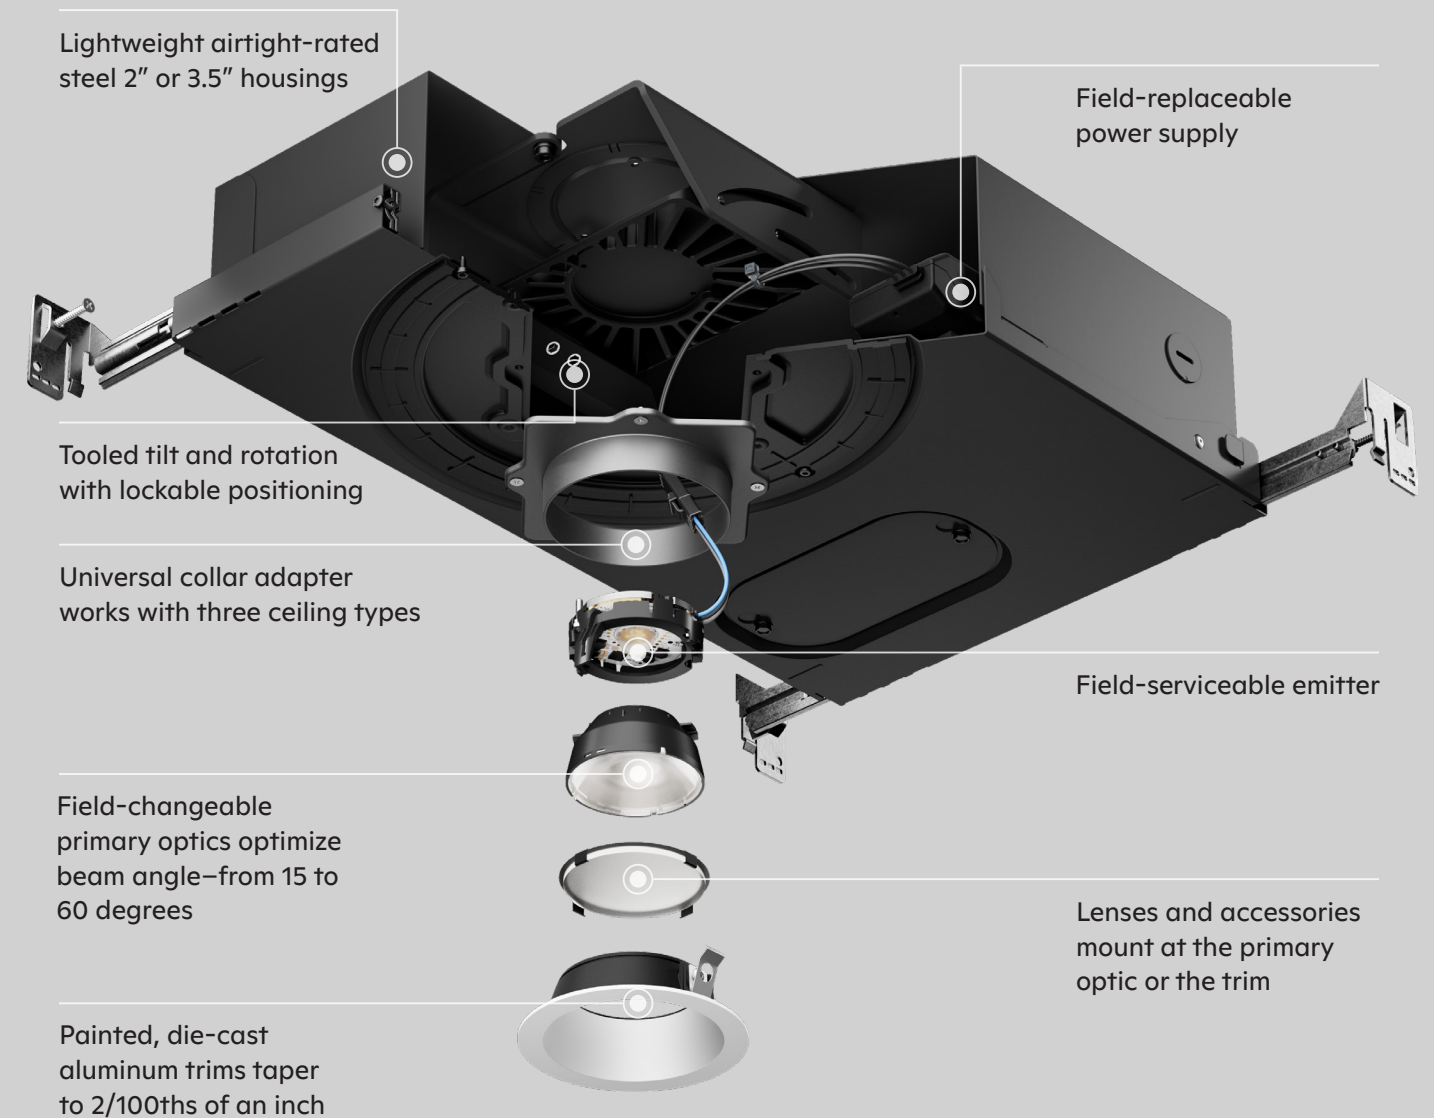

Precision, performance, and craft—reimagined

Ketra D2 downlight redefines the boundaries of physics—every detail has been reengineered, redesigned, and optimized, from the emitter and optic profile to the re-tooled aiming system and best-in-class housings. Experience exceptional Ketra light quality in a downlight that's quieter, more artful, and more precise than anything before it.

Two-Inch Aperture

Breakthrough optics and a smaller aperture allow the fixture to disappear into the ceiling, placing the focus where it should be—on the light itself.

In-Field Adaptability

Diffuse light, reduce glare, or refine the room-side appearance with a suite of lenses and accessories that can be easily placed both at the primary optic and the trim. Combine two to tailor light for maximum beam control.

Artful Attention to Detail

Harmonize ceiling aesthetics with the home's design details. D2 trims are meticulously sculpted in die-cast aluminum, honed to a fine, nearly invisible edge, and painted to maintain a smooth, flush-to-the-ceiling appearance.

Exacting Aim and Focus

A tool-based hot-aiming system with lockable positioning makes even micro adjustments ergonomic and intuitive. Fine-tune the fixture for 0-40-degree tilt or 364-degree rotation without obstructing the beam of light.

Anatomy of the Ketra D2 Downlight

Using a system of interchangeable parts and components, each D2 downlight can be customized to meet the design and architectural needs of the space in which it lives.