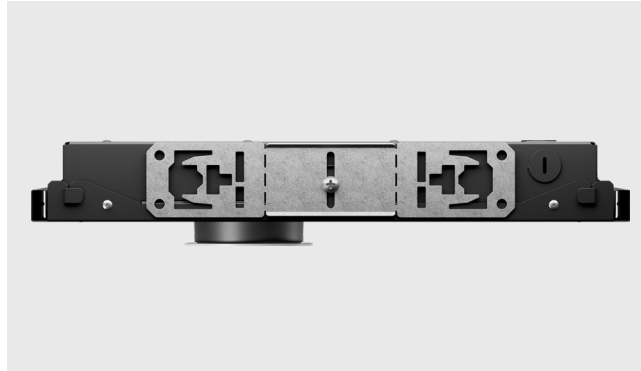

Two-Inch Aperture

Breakthrough optics and a smaller aperture allow the fixture to disappear into the ceiling, placing the focus where it should be—on the light itself.

In-Field Adaptability

Diffuse light, reduce glare, or refine the room-side appearance with a suite of lenses and accessories that can be easily placed both at the primary optic and the trim. Combine two to tailor light for maximum beam control.

Artful Attention to Detail

Harmonize ceiling aesthetics with the home's design details. D2 trims are meticulously sculpted in die-cast aluminum, honed to a fine, nearly invisible edge, and painted to maintain a smooth, flush-to-the-ceiling appearance.

Exacting Aim and Focus

A tool-based hot-aiming system with lockable positioning makes even micro adjustments ergonomic and intuitive. Fine-tune the fixture for 0-40-degree tilt or 364-degree rotation without obstructing the beam of light.

2" Housing

Fixed or Wall Wash

Built with an ultra-shallow profile for added ceiling height and the tightest plenum spaces.

3.5" Housing

Adjustable

Tool-based aiming allows you to showcase your space with precision and adapt to interior design changes easily.