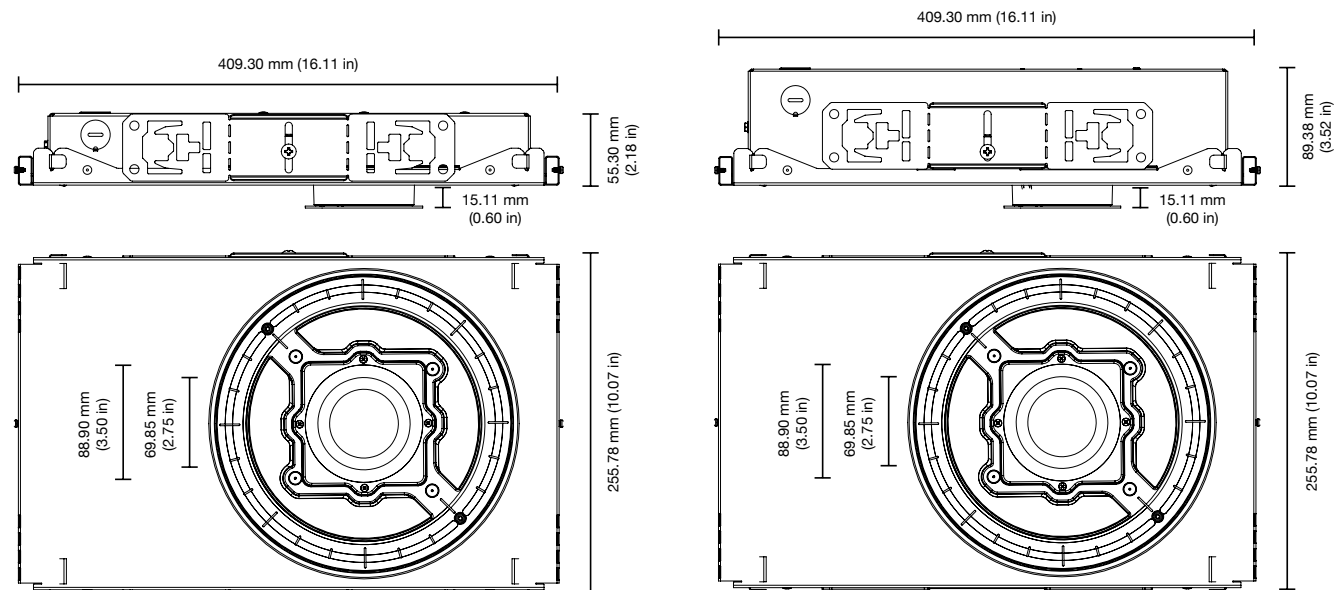

Dimensions

©2024 Lutron Electronics Co., Inc. | P/N 368-6737 Rev A

Learn more at ketra.com

Lutron, Color Lock, HomeWorks, Ketra, the Ketra logo, and TruBeam are trademarks or registered trademarks of Lutron Electronics Co., Inc., in the U.S. and/or other countries.